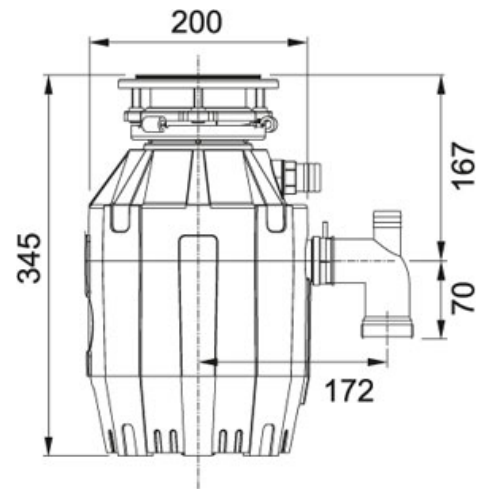

134.0500.617

FAMILY : Waste Management | SERIE : Franke Turbo Elite | MODEL : TE-50

TECHNICAL DATA

Horse Power Waste Disposer	1/2-HP
Poid	5,93 Kg
