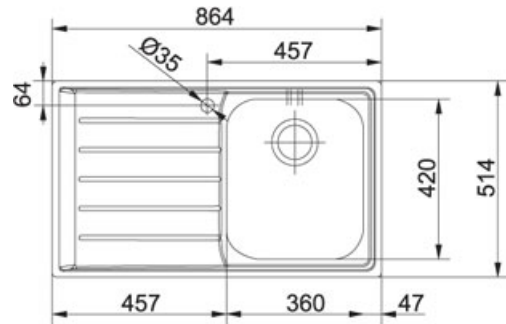

### TECHNICAL DATA

Cabinet Size	600.00 mm
Length Overall	864.00 mm
Width Overall	514.00 mm
Length of large bowl	360.00 mm
Width of large bowl	420.00 mm
Depth of large bowl	180.00 mm
Cutout Length	855.00 mm
Cutout Width	506.00 mm
Cut-Out Template	No
Cutout radius	R: 20 mm
Cabinet Size	60
Opposite Configuration	127.0059.654
Price	£352.00